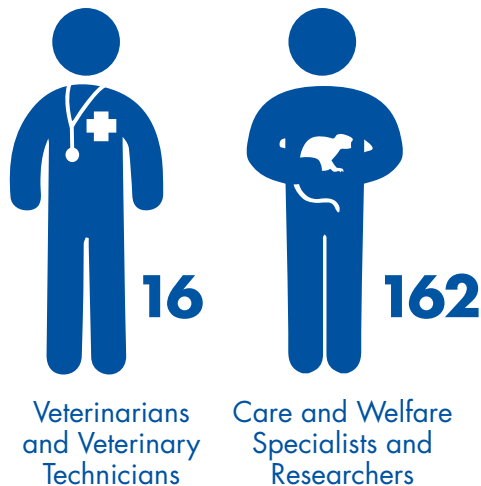

WE ♥ ANIMALS

OVER 175 ANIMAL SPECIALISTS CARING 24/7, 365 DAYS A YEAR

Animal care at Brookfield Zoo never stops. Animal care staff include veterinarians, veterinary technicians, veterinary residents, nutrition staff, curators, associate curators, animal care specialists, researchers, and a registrar.

- 15** Species Survival Plan coordinators at the Chicago Zoological Society
- 16** Studbook Keepers (who maintain records of individual animals in holding institutions)

94 Species represented by Species Survival Plans of the Association of Zoos and Aquariums

>\$1 million invested in elephant conservation and protection

CARING FOR 5,364 ANIMALS

Species total: 536
As of December 31, 2015

WE ARE EMPOWERING

MOTIVATING FUTURE CONSERVATIONISTS IN 2015

>300,000 
CHILDREN (BIRTH TO 10) AND THEIR FAMILIES
 participated in early childhood programs at HAMILL FAMILY PLAY ZOO

41,669
USERS

20,011
FOLLOWERS

300,159
LIKES

1,331,603
VIEWS

You Tube

January 1 to December 31, 2015