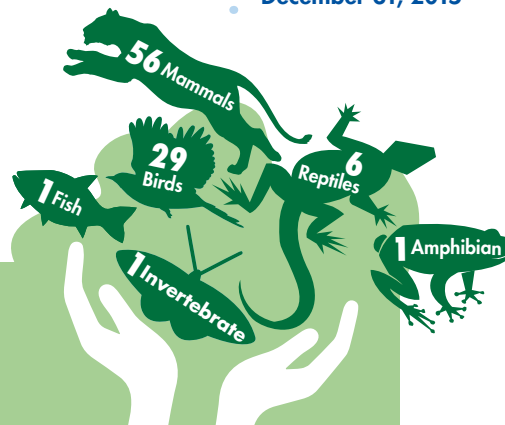

WE ♥ ANIMALS

OVER 175 ANIMAL SPECIALISTS CARING 24/7, 365 DAYS A YEAR

Animal care at Brookfield Zoo never stops. Animal care staff include veterinarians, veterinary technicians, veterinary residents, nutrition staff, curators, associate curators, animal care specialists, researchers, and a registrar.

- 15** Species Survival Plan coordinators at the Chicago Zoological Society
- 16** Studbook Keepers (who maintain records of individual animals in holding institutions)

94 Species represented by Species Survival Plans of the Association of Zoos and Aquariums

>\$1 million invested in elephant conservation and protection

CARING FOR 5,364 ANIMALS

Species total: 536
As of December 31, 2015

WE ARE EMPOWERING

MOTIVATING FUTURE CONSERVATIONISTS IN 2015

>300,000 
CHILDREN (BIRTH TO 10) AND THEIR FAMILIES
 participated in early childhood programs at HAMILL FAMILY PLAY ZOO

3,051 SCHOOLS 
>209,000 STUDENTS
 were reached through outreach and educational programming for students and teachers throughout Chicagoland

4,500 
INDIVIDUALS WITH DISABILITIES
 connected with wildlife and nature