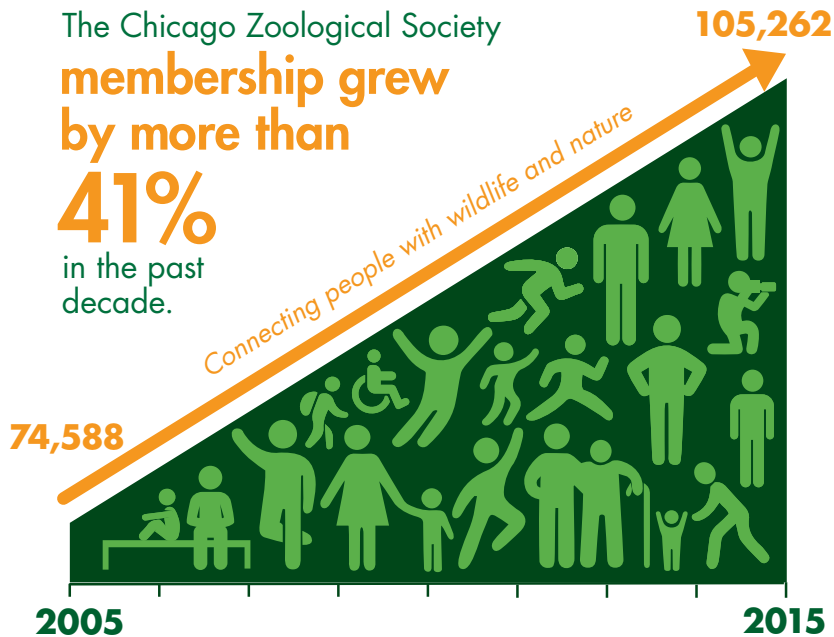

3,051 SCHOOLS 
>209,000 STUDENTS
 were reached through outreach and educational programming for students and teachers throughout Chicagoland

4,500 
INDIVIDUALS WITH DISABILITIES
 connected with wildlife and nature

164 
CLASSES
 were provided college and career readiness training totaling >18,000 hours

255 
HIGH SCHOOL STUDENTS
 from 110 high schools engaged in science, technology, engineering, and math

>1,500 
RESIDENTS
 learned about local conservation during community outreach programs in Marcona, Peru

WE ARE CONNECTED

The Chicago Zoological Society

membership grew by more than

41%

in the past decade.

IN 2015, BROOKFIELD ZOO ENGAGED **2.2 MILLION GUESTS**

SINCE OPENING IN 1934, BROOKFIELD ZOO HAS WELCOMED **150 MILLION VISITORS**

For the fifth year in a row, Brookfield Zoo was Illinois' most popular paid outdoor cultural attraction (of those that monitor yearly attendance).

WE  **EVERYONE**
TOGETHER WE ACHIEVE

>\$15 million
in contracts were awarded to Minority and Women Business Enterprise (MWBE) companies since 2013.