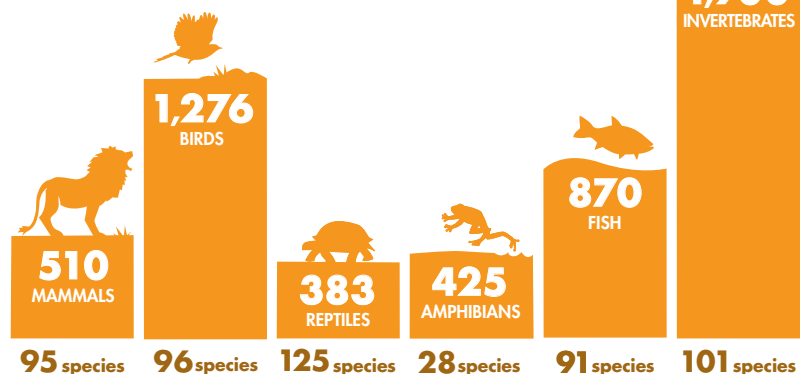

WE ♥ ANIMALS

OVER 175 ANIMAL SPECIALISTS CARING 24/7, 365 DAYS A YEAR

Animal care at Brookfield Zoo never stops. Animal care staff include veterinarians, veterinary technicians, veterinary residents, nutrition staff, curators, associate curators, animal care specialists, researchers, and a registrar.

- 15** Species Survival Plan coordinators at the Chicago Zoological Society
- 16** Studbook Keepers (who maintain records of individual animals in holding institutions)

94 Species represented by Species Survival Plans of the Association of Zoos and Aquariums

>\$1 million invested in elephant conservation and protection

CARING FOR 5,364 ANIMALS

Species total: 536
As of December 31, 2015

WE ARE EMPOWERING

MOTIVATING FUTURE CONSERVATIONISTS IN 2015

>300,000 
CHILDREN (BIRTH TO 10) AND THEIR FAMILIES
 participated in early childhood programs at HAMILL FAMILY PLAY ZOO

3,051 SCHOOLS 
>209,000 STUDENTS
 were reached through outreach and educational programming for students and teachers throughout Chicagoland

4,500 
INDIVIDUALS WITH DISABILITIES
 connected with wildlife and nature