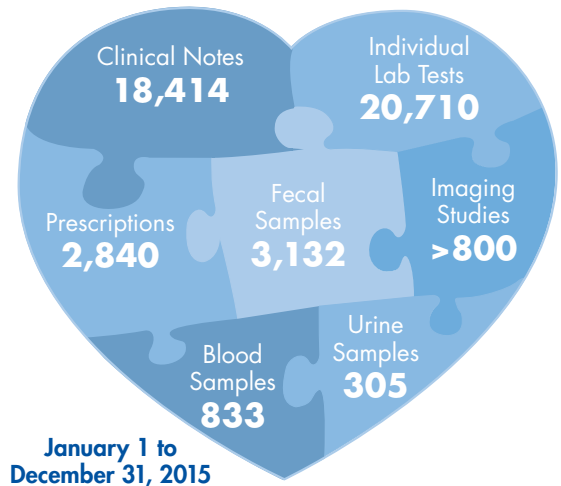

WE ♥ ANIMALS

OVER 175 ANIMAL SPECIALISTS CARING 24/7, 365 DAYS A YEAR

Animal care at Brookfield Zoo never stops. Animal care staff include veterinarians, veterinary technicians, veterinary residents, nutrition staff, curators, associate curators, animal care specialists, researchers, and a registrar.

- 15** Species Survival Plan coordinators at the Chicago Zoological Society
- 16** Studbook Keepers (who maintain records of individual animals in holding institutions)

94 Species represented by Species Survival Plans of the Association of Zoos and Aquariums

>\$1 million invested in elephant conservation and protection

CARING FOR 5,364 ANIMALS

Species total: 536
As of December 31, 2015

WE ARE EMPOWERING

MOTIVATING FUTURE CONSERVATIONISTS IN 2015

>300,000 
CHILDREN (BIRTH TO 10) AND THEIR FAMILIES
 participated in early childhood programs at HAMILL FAMILY PLAY ZOO

41,669
USERS

20,011
FOLLOWERS

300,159
LIKES

1,331,603
VIEWS

You Tube

January 1 to December 31, 2015